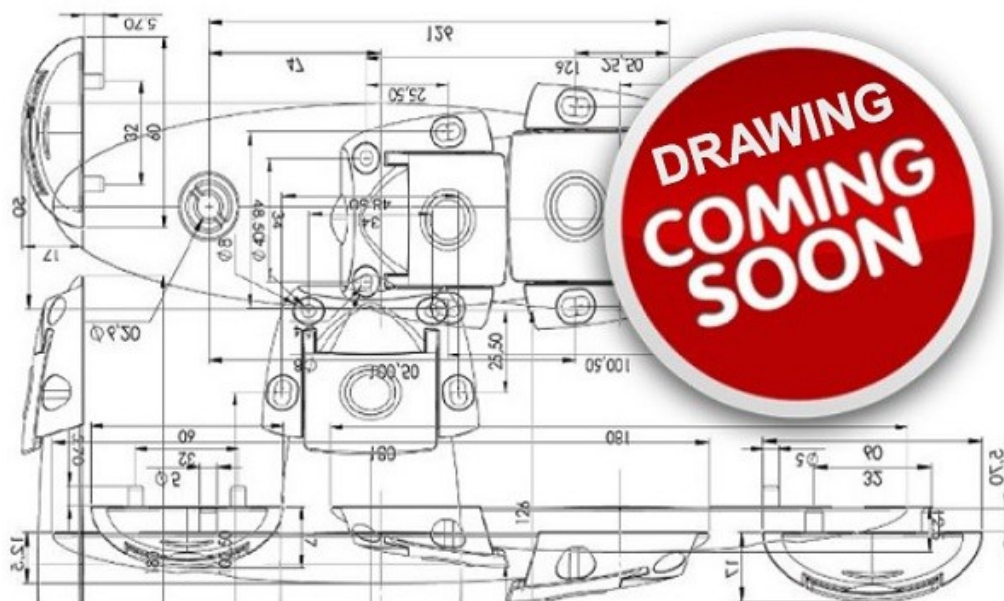

### Item number:

28.29.641-0

Units	Box	Carton	HS Code	Barcode
Set		1	8302415000	
5704866517171				

SV-Q60 Fitting set. x1 Double SoftTop

60kg

BALL BEARING